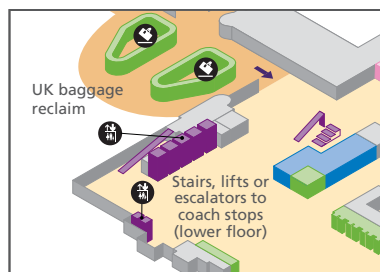

Terminal 1

Arrivals (ground floor)

Terminal 1 plan

L1 Check-in and UK and Ireland arrivals

L1 International departure lounge

G Arrivals

Navigation

Check-in and UK and Ireland arrivals (first floor)	1
International departure lounge	2
Arrivals (ground floor)	3
Onward travel – Arrivals (ground floor)	4

Food and drink

Costa Coffee	15
--------------	----

Accessible toilet	Information	Taxi
Baby care	Lift	Telephone
Baggage enquiries	Meeting point	Ticket sales
Baggage reclaim	Postbox	Toilet men
Bureau de change	Restaurant/Café/Pub	Toilet women
Car hire	Seating	Public areas
Cash machines	Security	Passenger areas

Boingo Wi-Fi Wi-Fi is present throughout the terminal

Terminal 1

Onward travel – Arrivals (ground floor)

Terminal 1 plan

Bus and coach stop allocation

Business parking – Terminals 1 & 3	2	Car Rental (on airport): Avis Budget, Europcar/National/Alamo, Enterprise, Hertz	1
Park 1 – follow signs to Departures		Car Rental (off airport): Dollar Thrifty, Sixt	5
Long stay parking – Terminals 1 & 3	2	Off airport Parking companies: Courtlands, Purple Parking, Quality Airport Parking, Reeds, UB8/Happydays	5
Help Bus	2	Taxi Rank (2nd lane)	
Group Travel – pick-up	3		
Hotel Hoppa	4		

Navigation

Check-in and UK and Ireland arrivals (first floor)	1
International departure lounge	2
Arrivals (ground floor)	3
Onward travel – Arrivals (ground floor)	4