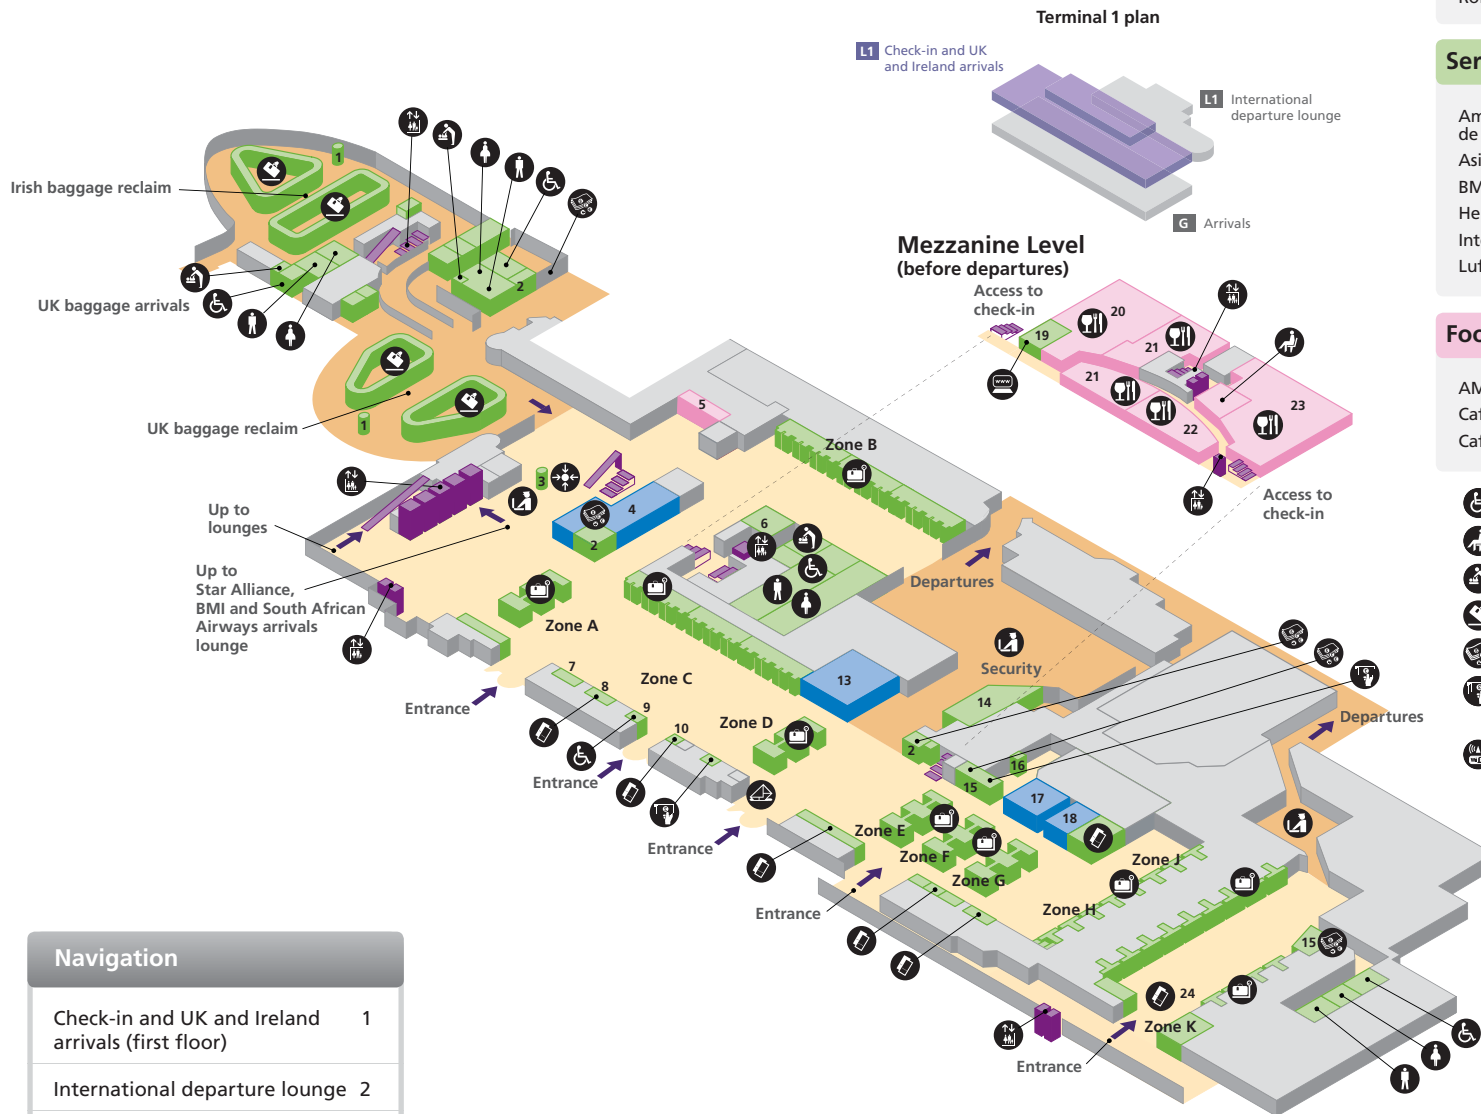

Heathrow Airport

Overview

Navigation	
Check-in and UK and Ireland arrivals (first floor)	1
International departure lounge	2
Arrivals (ground floor)	3
Onward travel – Arrivals (ground floor)	4

Terminal 1

Check-in and UK and Ireland arrivals (first floor)

Navigation

Check-in and UK and Ireland arrivals (first floor)	1
International departure lounge	2
Arrivals (ground floor)	3
Onward travel – Arrivals (ground floor)	4

Shopping

Boots	13	WHSmith	4	17
Rolling Luggage	18			

Terminal 1

International departure lounge

UK and Ireland departure gates 4-12, 60-90, (BMI lounge, gate 2 & 5 international departures), BMI domestic lounge, Costa Coffee, WHSmith, Wetherspoons and internet

Navigation

Check-in and UK and Ireland arrivals (first floor)	1
International departure lounge	2
Arrivals (ground floor)	3
Onward travel – Arrivals (ground floor)	4

Shopping

Bally	65	Links of London	25
Barbour	54	LK Bennett	14
Boots +	2	Mulberry	23
Burberry	67	Omega	55
Caviar House & Prunier	21	Pen Shop	44
Chocolate Box	22	Rolling Luggage	16
Clarks	57	Sunglass Hut	63
Cocoon from World Duty Free	36	Swarovski	56
Collection	26	Ted Baker	68
Dixons Travel	10 35	The Perfume Gallery	48
Fat Face	12	Thomas Pink	37
French Connection	13	Tie Rack	15
Glorious Britain	34	Timberland	11
Hamleys	58	Tumi Luggage	52
Harrods	38	Watches of Switzerland	24
HMV	9	WHSmith	1 27 51
Hugo Boss	64	WHSmiths Books	69
Longchamp	66	World Duty Free	4 30
		World of Whiskies	62