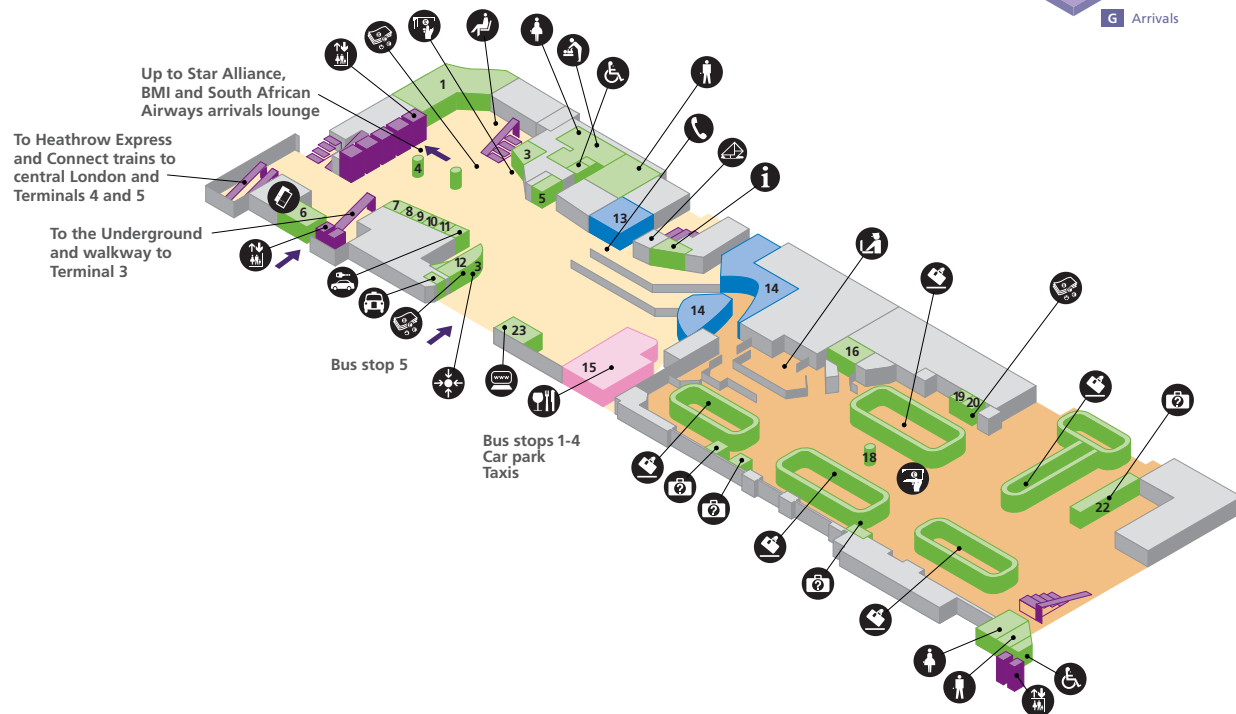

Terminal 1

International departure lounge

UK and Ireland departure gates 4-12, 60-90, (BMI lounge, gate 2 & 5 international departures), BMI domestic lounge, Costa Coffee, WHSmith, Wetherspoons and internet

Navigation

Check-in and UK and Ireland arrivals (first floor)	1
International departure lounge	2
Arrivals (ground floor)	3
Onward travel – Arrivals (ground floor)	4

Shopping

Bally	65	Links of London	25
Barbour	54	LK Bennett	14
Boots +	2	Mulberry	23
Burberry	67	Omega	55
Caviar House & Prunier	21	Pen Shop	44
Chocolate Box	22	Rolling Luggage	16
Clarks	57	Sunglass Hut	63
Cocoon from World Duty Free	36	Swarovski	56
Collection	26	Ted Baker	68
Dixons Travel	10 35	The Perfume Gallery	48
Fat Face	12	Thomas Pink	37
French Connection	13	Tie Rack	15
Glorious Britain	34	Timberland	11
Hamleys	58	Tumi Luggage	52
Harrods	38	Watches of Switzerland	24
HMV	9	WHSmith	1 27 51
Hugo Boss	64	WHSmiths Books	69
Longchamp	66	World Duty Free	4 30
		World of Whiskies	62

Terminal 1

Arrivals (ground floor)

Terminal 1 plan

L1 Check-in and UK and Ireland arrivals

L1 International departure lounge

G Arrivals

Navigation

Check-in and UK and Ireland arrivals (first floor)	1
International departure lounge	2
Arrivals (ground floor)	3
Onward travel – Arrivals (ground floor)	4

Boingo Wi-Fi Wi-Fi is present throughout the terminal

Terminal 1

Onward travel – Arrivals (ground floor)

Terminal 1 plan

Bus and coach stop allocation

Business parking – Terminals 1 & 3	2	Car Rental (on airport): Avis Budget, Europcar/National/Alamo, Enterprise, Hertz	1
Park 1 – follow signs to Departures		Car Rental (off airport): Dollar Thrifty, Sixt	5
Long stay parking – Terminals 1 & 3	2	Off airport Parking companies: Courtlands, Purple Parking, Quality Airport Parking, Reeds, UB8/Happydays	5
Help Bus	2	Taxi Rank (2nd lane)	
Group Travel – pick-up	3		
Hotel Hoppa	4		