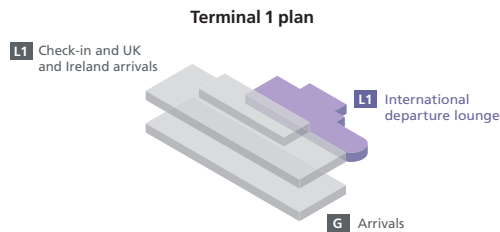

Food and drink

AMT Coffee	5	Costa Coffee (Mezzanine level)	22
Café Rouge (Mezzanine level)	20	Skylark – J D Wetherspoon (Mezzanine level)	23
Caffè Italia (Mezzanine level)	21		

Accessible toilet	Check-in	Restaurant/Café/Pub
Airline lounge	Internet facility	Security
Babycare	Lift and stair access to other floors	Ticket sales
Baggage reclaim	Meeting point	Toilet men
Bureau de change	Postbox	Toilet women
Cash machines		Public areas
Boingo Wi-Fi is present throughout the terminal		Passenger areas

Terminal 1

International departure lounge

UK and Ireland departure gates 4-12, 60-90, (BMI lounge, gate 2 & 5 international departures), BMI domestic lounge, Costa Coffee, WHSmith, Wetherspoons and internet