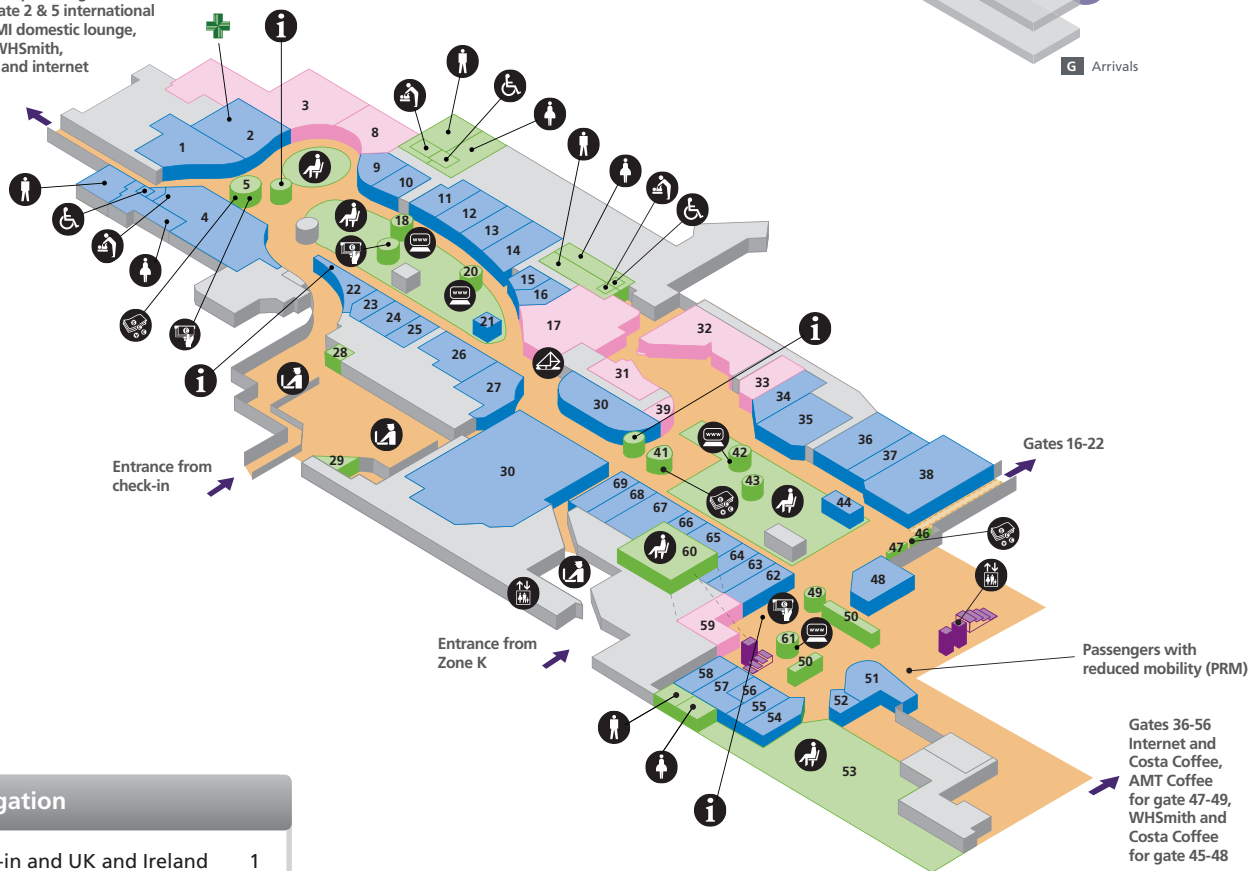

Food and drink

AMT Coffee	5	Costa Coffee (Mezzanine level)	22
Café Rouge (Mezzanine level)	20	Skylark – J D Wetherspoon (Mezzanine level)	23
Caffè Italia (Mezzanine level)	21		

Accessible toilet	Check-in	Restaurant/Café/Pub
Airline lounge	Internet facility	Security
Babycare	Lift and stair access to other floors	Ticket sales
Baggage reclaim	Meeting point	Toilet men
Bureau de change	Postbox	Toilet women
Cash machines		Public areas
Boingo Wi-Fi is present throughout the terminal		Passenger areas

Terminal 1

International departure lounge

UK and Ireland departure gates 4-12, 60-90, (BMI lounge, gate 2 & 5 international departures), BMI domestic lounge, Costa Coffee, WHSmith, Wetherspoons and internet

Navigation

Check-in and UK and Ireland arrivals (first floor)	1
International departure lounge	2
Arrivals (ground floor)	3
Onward travel – Arrivals (ground floor)	4

Shopping

Bally	65	Links of London	25
Barbour	54	LK Bennett	14
Boots +	2	Mulberry	23
Burberry	67	Omega	55
Caviar House & Prunier	21	Pen Shop	44
Chocolate Box	22	Rolling Luggage	16
Clarks	57	Sunglass Hut	63
Cocoon from World Duty Free	36	Swarovski	56
Collection	26	Ted Baker	68
Dixons Travel	10 35	The Perfume Gallery	48
Fat Face	12	Thomas Pink	37
French Connection	13	Tie Rack	15
Glorious Britain	34	Timberland	11
Hamleys	58	Tumi Luggage	52
Harrods	38	Watches of Switzerland	24
HMV	9	WHSmith	1 27 51
Hugo Boss	64	WHSmiths Books	69
Longchamp	66	World Duty Free	4 30
		World of Whiskies	62

Terminal 1

Arrivals (ground floor)

Terminal 1 plan

L1 Check-in and UK and Ireland arrivals

L1 International departure lounge

G Arrivals

Navigation

Check-in and UK and Ireland arrivals (first floor)	1
International departure lounge	2
Arrivals (ground floor)	3
Onward travel – Arrivals (ground floor)	4