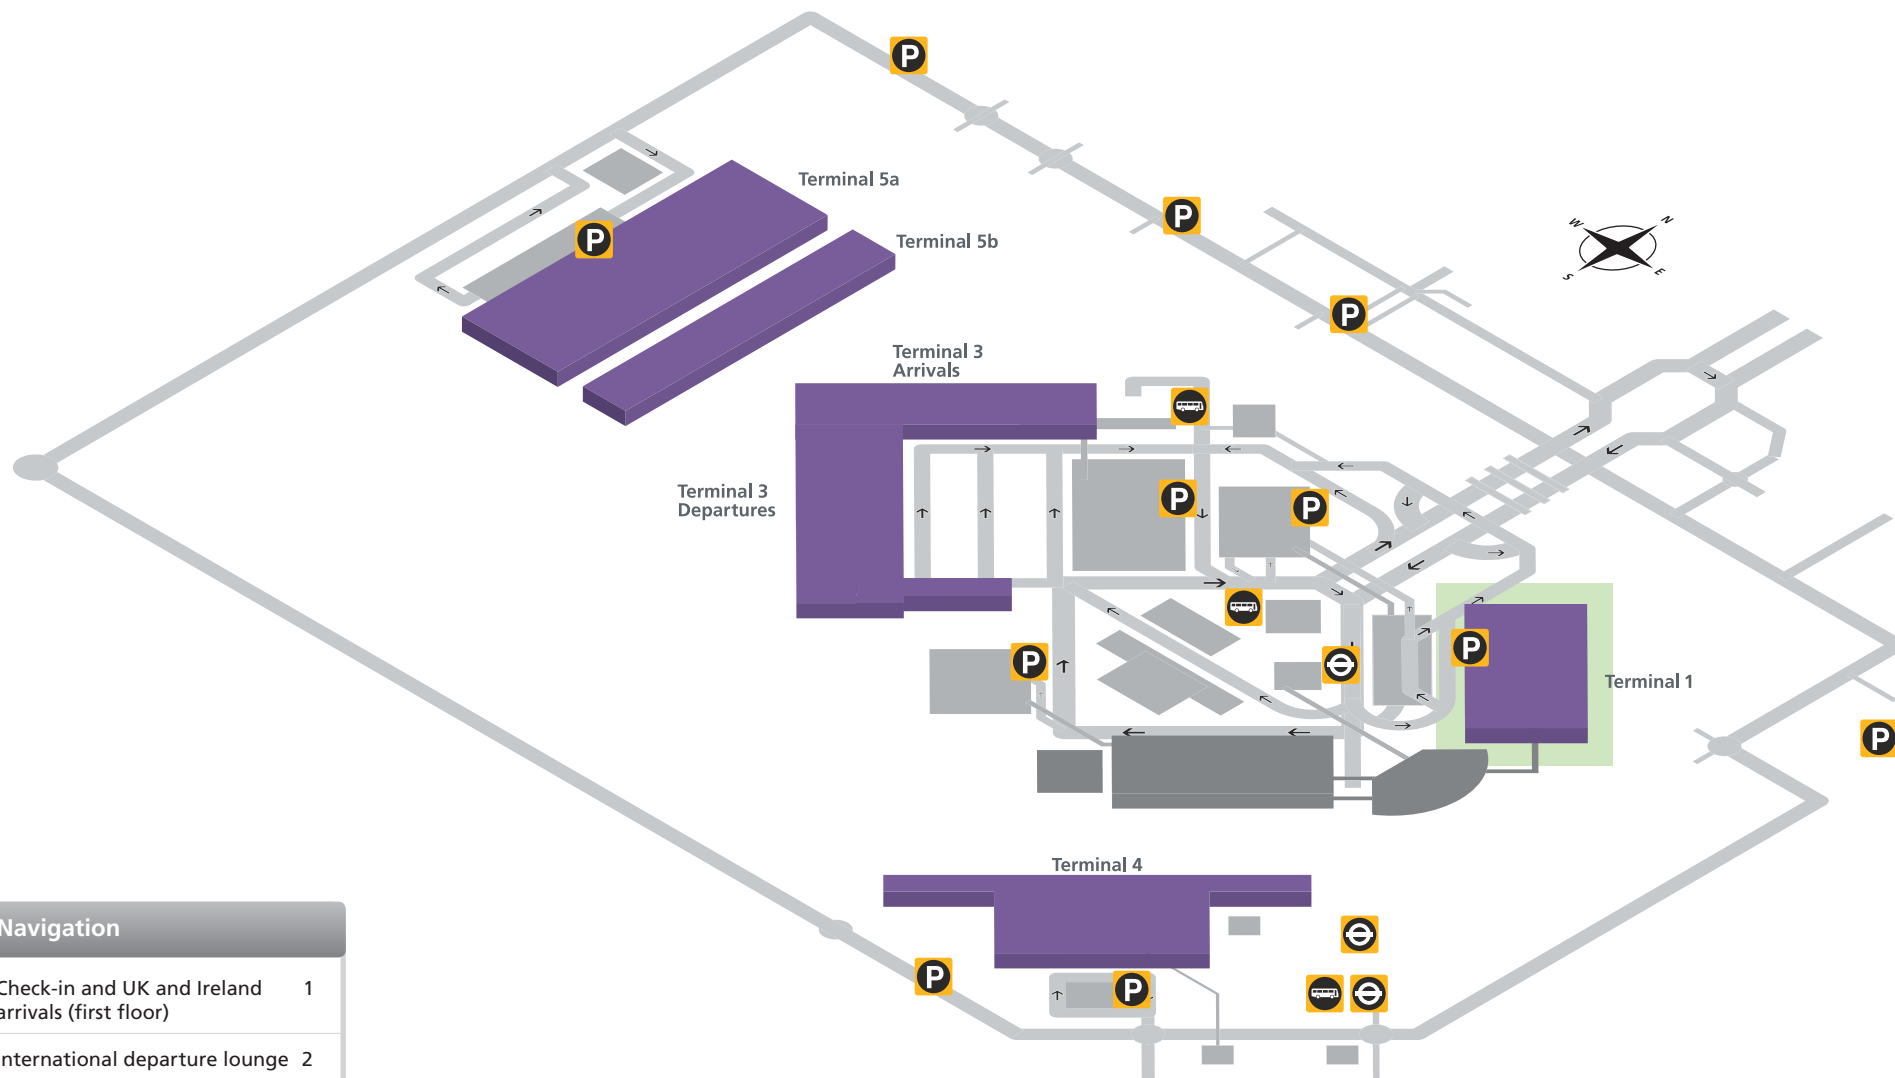

Heathrow Airport

Overview

Navigation	
Check-in and UK and Ireland arrivals (first floor)	1
International departure lounge	2
Arrivals (ground floor)	3
Onward travel – Arrivals (ground floor)	4

Terminal 1

Check-in and UK and Ireland arrivals (first floor)

Navigation

Check-in and UK and Ireland arrivals (first floor)	1
International departure lounge	2
Arrivals (ground floor)	3
Onward travel – Arrivals (ground floor)	4

Shopping

Boots	13	WHSmith	4	17
Rolling Luggage	18			

Terminal 1

International departure lounge

UK and Ireland departure gates 4-12, 60-90, (BMI lounge, gate 2 & 5 international departures), BMI domestic lounge, Costa Coffee, WHSmith, Wetherspoons and internet

Terminal 1

Arrivals (ground floor)

Terminal 1 plan

L1 Check-in and UK and Ireland arrivals

L1 International departure lounge

G Arrivals

Navigation

Check-in and UK and Ireland arrivals (first floor)	1
International departure lounge	2
Arrivals (ground floor)	3
Onward travel – Arrivals (ground floor)	4