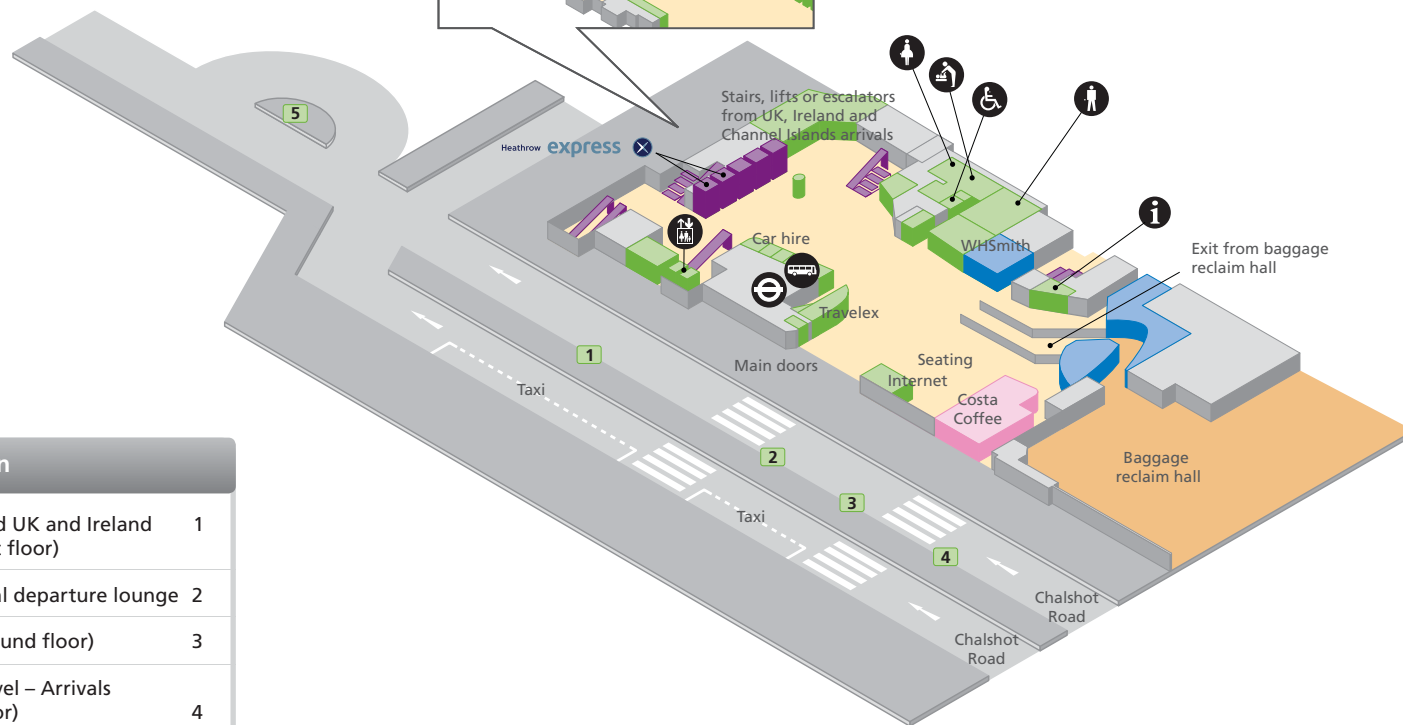

Terminal 1

Arrivals (ground floor)

Terminal 1 plan

L1 Check-in and UK and Ireland arrivals

L1 International departure lounge

G Arrivals

Navigation

Check-in and UK and Ireland arrivals (first floor)	1
International departure lounge	2
Arrivals (ground floor)	3
Onward travel – Arrivals (ground floor)	4

Food and drink

Costa Coffee	15
--------------	----

Accessible toilet	Information	Taxi
Baby care	Lift	Telephone
Baggage enquiries	Meeting point	Ticket sales
Baggage reclaim	Postbox	Toilet men
Bureau de change	Restaurant/Café/Pub	Toilet women
Car hire	Seating	Public areas
Cash machines	Security	Passenger areas

Boingo Wi-Fi Wi-Fi is present throughout the terminal

Terminal 1

Onward travel – Arrivals (ground floor)

Terminal 1 plan

Bus and coach stop allocation

Business parking – Terminals 1 & 3	2	Car Rental (on airport): Avis Budget, Europcar/National/Alamo, Enterprise, Hertz	1
Park 1 – follow signs to Departures		Car Rental (off airport): Dollar Thrifty, Sixt	5
Long stay parking – Terminals 1 & 3	2	Off airport Parking companies: Courtlands, Purple Parking, Quality Airport Parking, Reeds, UB8/Happydays	5
Help Bus	2	Taxi Rank (2nd lane)	
Group Travel – pick-up	3		
Hotel Hoppa	4		

Navigation

Check-in and UK and Ireland arrivals (first floor)	1
International departure lounge	2
Arrivals (ground floor)	3
Onward travel – Arrivals (ground floor)	4