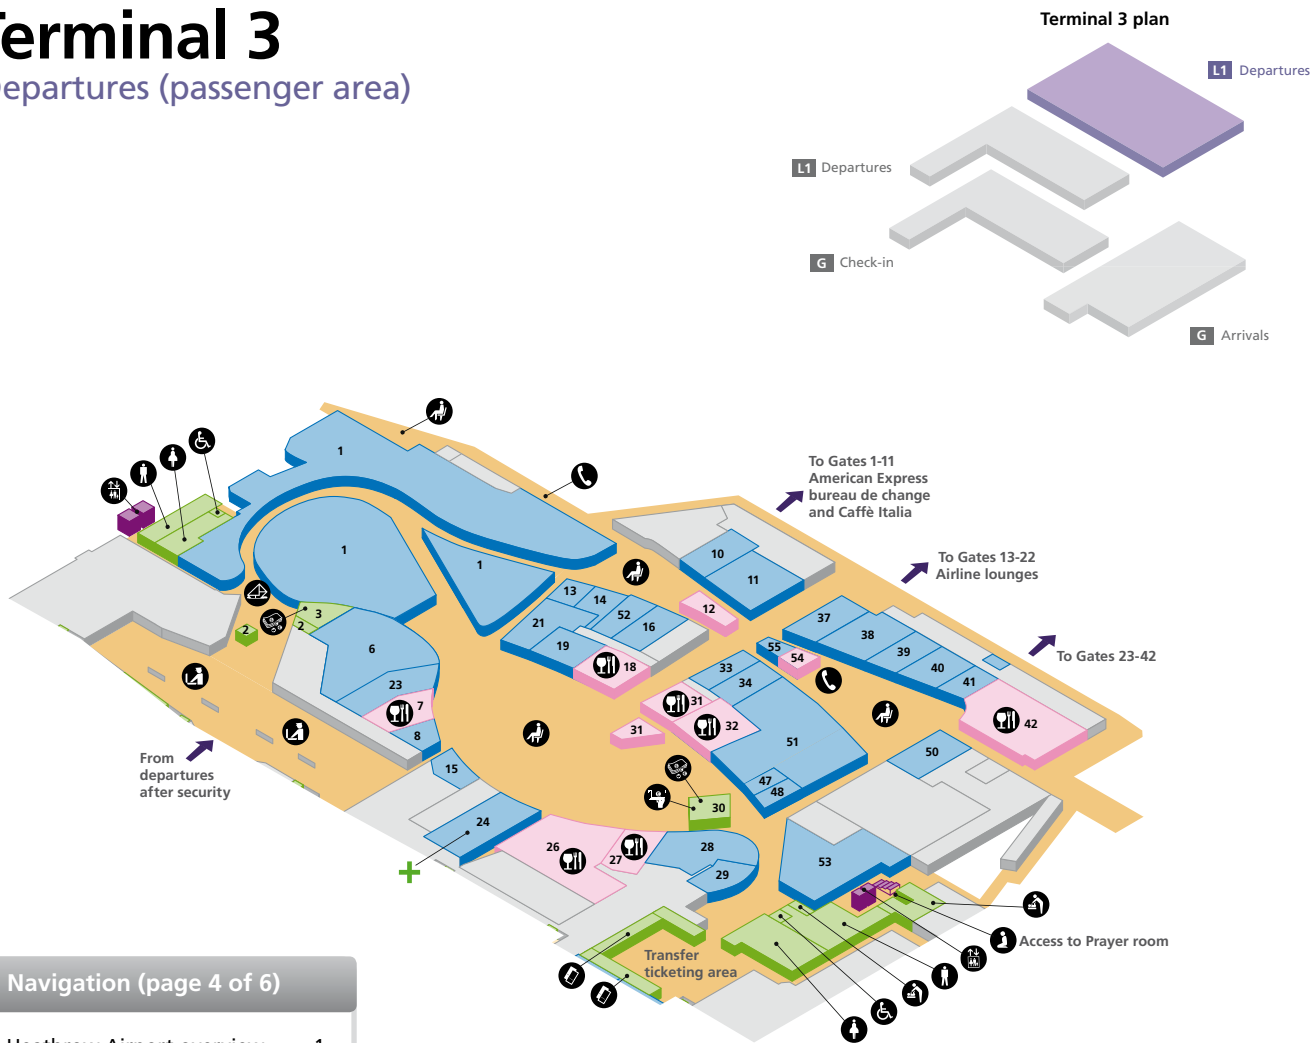

## Food and drink

Bagel Street	15	Pontis	1
Costa Coffee	16	Pret A Manger	3
Krispy Kreme	9	The Three Bells	2

- Accessible toilet
- Lift
- Toilet men
- Baby care
- Postbox
- Toilet women
- Bureau de change
- Restaurant/Café/Pub
- Public areas
- Cash machines
- Security
- Passenger areas
- Internet facility
- Telephone

Boingo Wi-Fi is present throughout the terminal

# Terminal 3

Departures (passenger area)