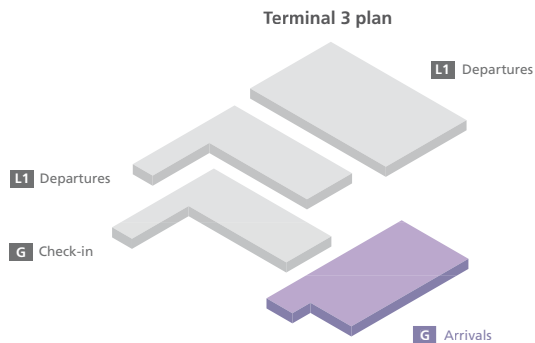

Terminal 3

Onward travel – Arrivals (ground floor)