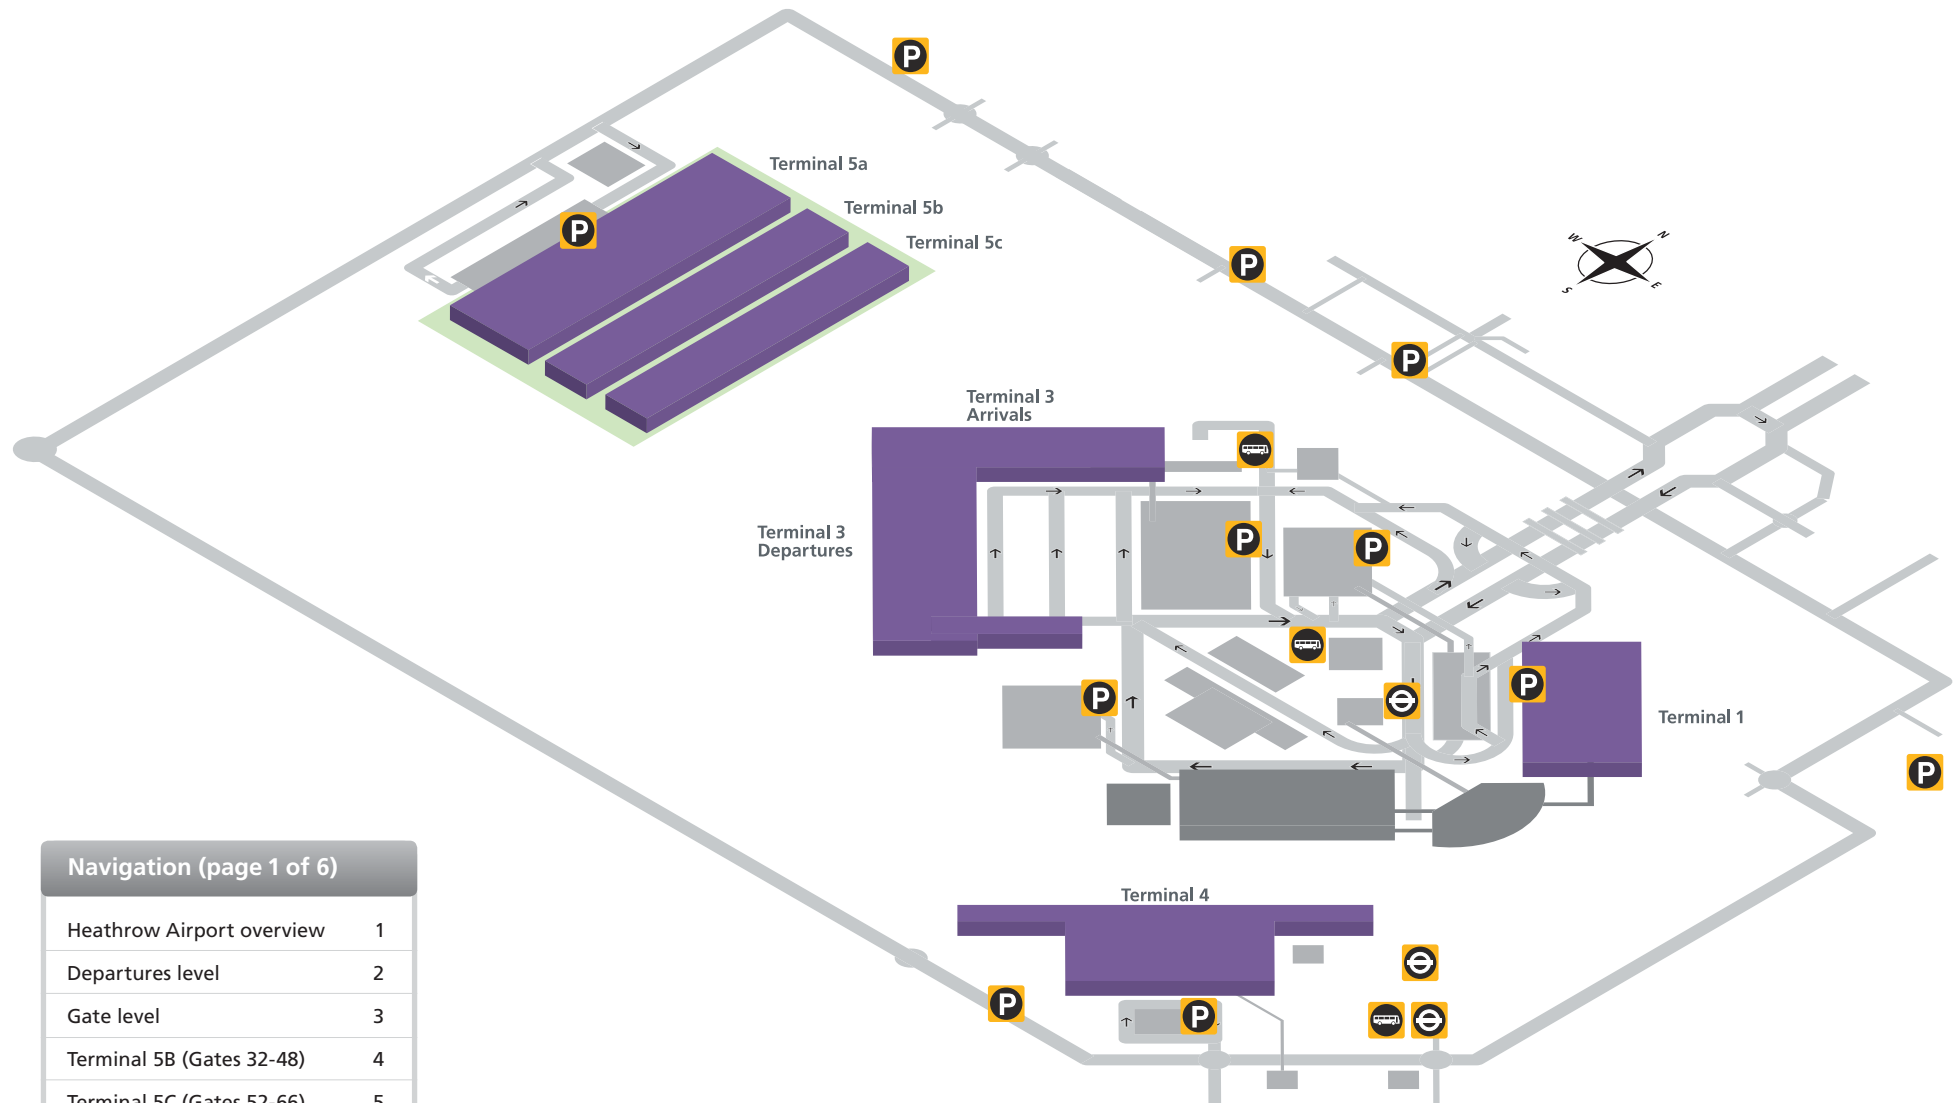

### Navigation (page 1 of 6)

Heathrow Airport overview	1
Departures level	2
Gate level	3
Terminal 5B (Gates 32-48)	4
Terminal 5C (Gates 52-66)	5
Arrivals – onward travel (ground level)	6

### Food and drink

Bagel Street	2	J D Wetherspoon - 'The Crown Rivers'	3
Caviar House Seafood Bar	45	Pret A Manger	8
EAT	35	Starbucks	18
Espresso	49	V Bar	44
ITSU	46		

Babycare	Passenger lounge/ Seating area	
Escalator	Steps	
Internet facility	Toilet men	
Lift	Toilet women	