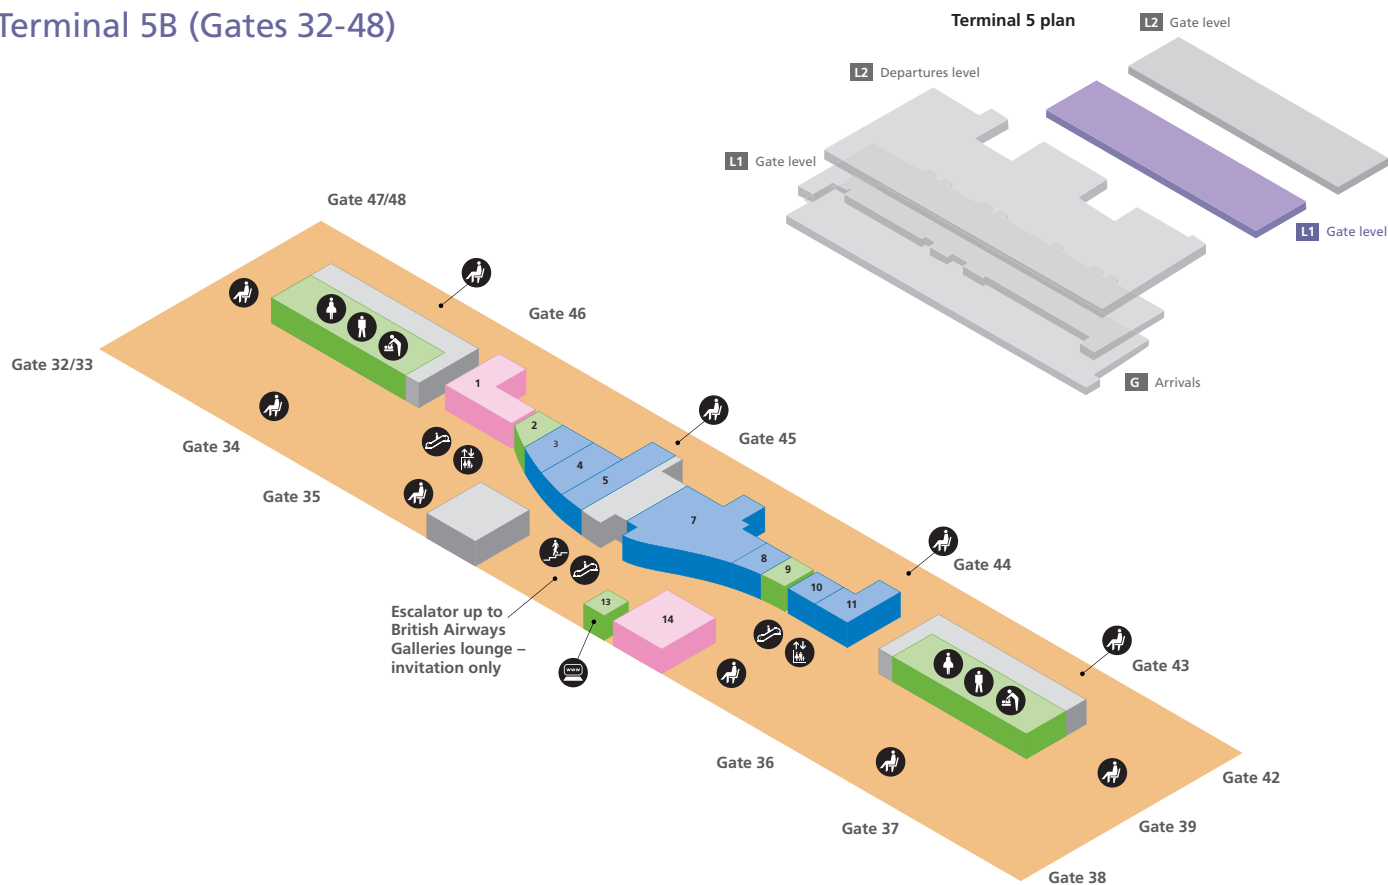

Terminal 5

Terminal 5B (Gates 32-48)

Shopping

Be Relax	3	Harrods	4
Boots	11	WHSmith	5
Collection	8	World Duty Free	7
David Clulow	10		

Services

Internet	13	Travelex	9
Thomas Cook	2		

Food and drink

Apostrophe	1	J D Wetherspoon	14

- Babycare
- Escalator
- Internet facility
- Lift
- Boingo Wi-Fi is present throughout the terminal
- Passenger lounge/Seating area
- Steps
- Toilet men
- Toilet women
- Passenger areas

Navigation (page 4 of 6)

Heathrow Airport overview	1
Departures level	2
Gate level	3
Terminal 5B (Gates 32-48)	4
Terminal 5C (Gates 52-66)	5
Arrivals – onward travel (ground level)	6