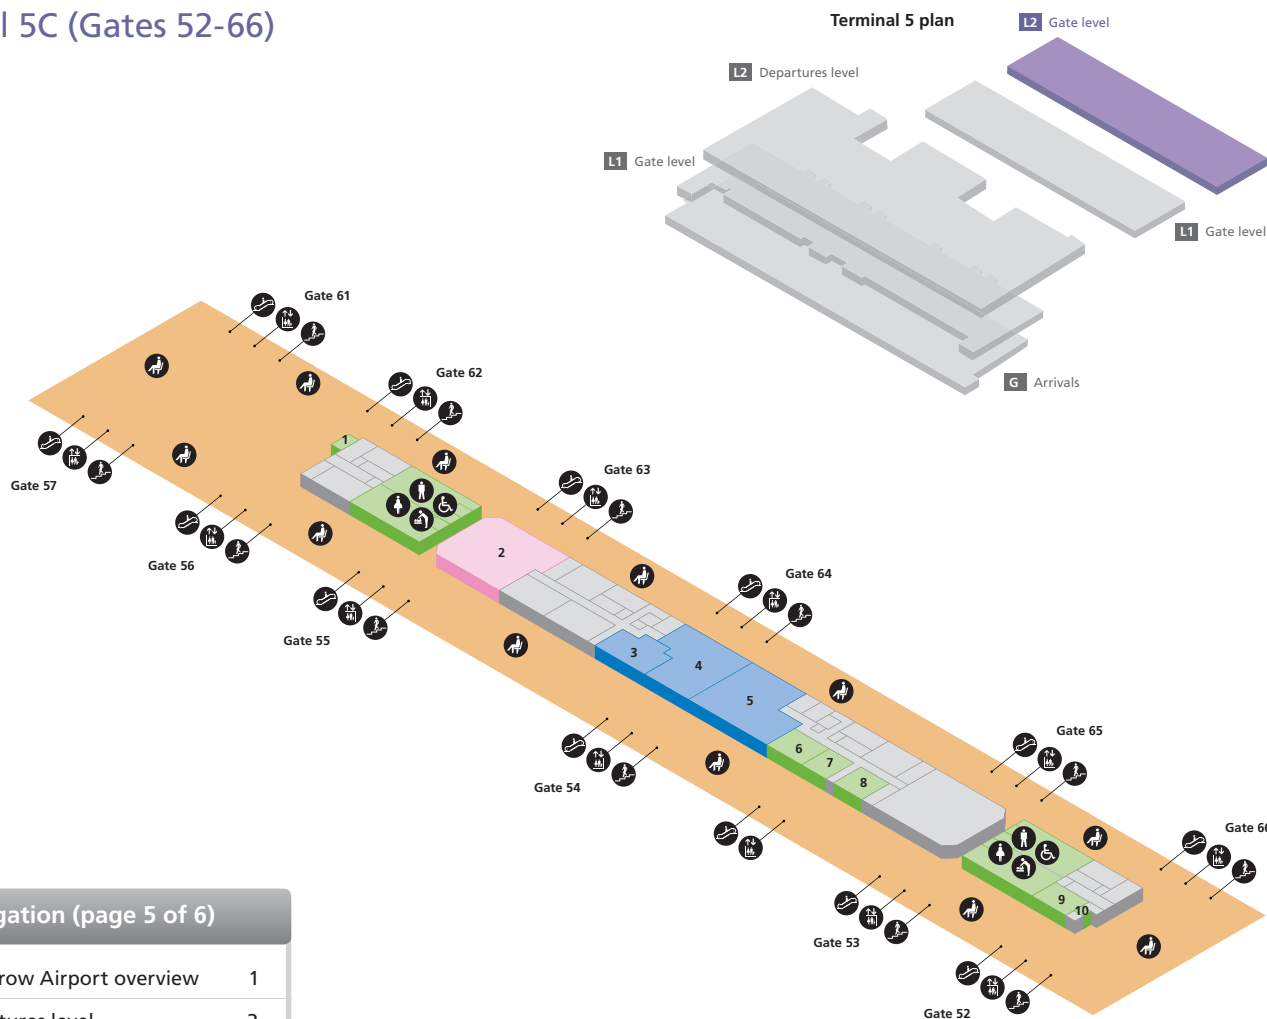

Terminal 5

Terminal 5C (Gates 52-66)

Shopping

Boots	3	World Duty Free	5
WHSmith	4		

Services

ATM	7	Orientation zone	6
BA customer services desk	8	Vending machine	1 10
Multi faith prayer room	9		

Food and drink

Starbucks	2

- Accessible toilet
- Babycare
- Escalator
- Lift
- Boingo Wi-Fi is present throughout the terminal
- Passenger lounge/Seating area
- Steps
- Toilet men
- Toilet women

Navigation (page 5 of 6)

Heathrow Airport overview	1
Departures level	2
Gate level	3
Terminal 5B (Gates 32-48)	4
Terminal 5C (Gates 52-66)	5
Arrivals – onward travel (ground level)	6