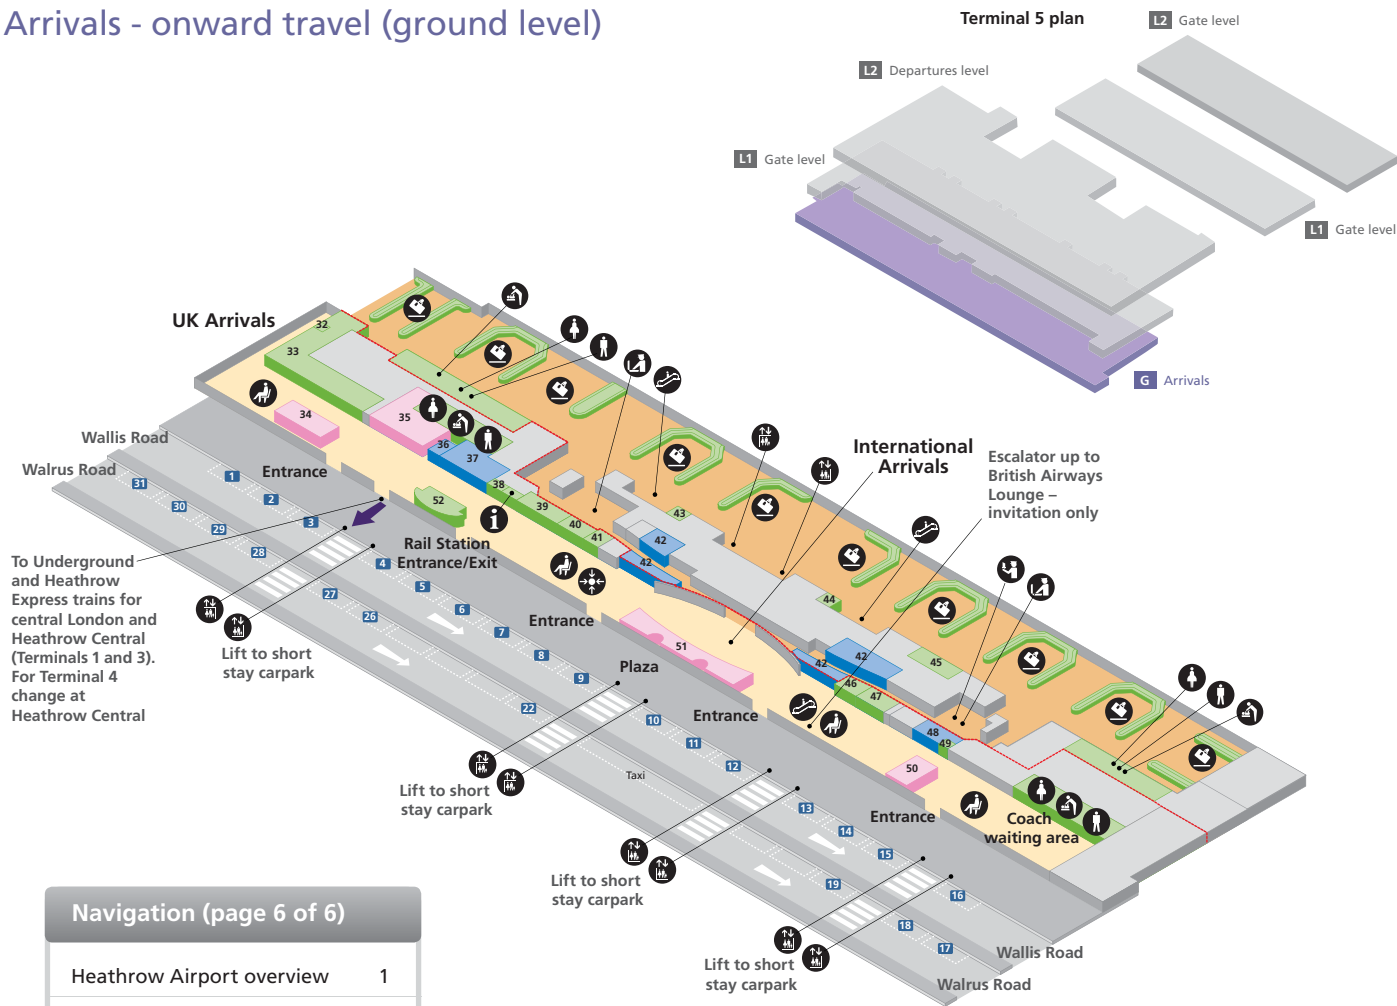

## Services

ATM	7	Orientation zone	6
BA customer services desk	8	Vending machine	1 10
Multi faith prayer room	9		

## Food and drink

Starbucks	2
-----------	---

- Accessible toilet
- Babycare
- Escalator
- Lift
- Boingo Wi-Fi is present throughout the terminal
- Passenger lounge/Seating area
- Steps
- Toilet men
- Toilet women

### Navigation (page 5 of 6)

Heathrow Airport overview	1
Departures level	2
Gate level	3
Terminal 5B (Gates 32-48)	4
Terminal 5C (Gates 52-66)	5
Arrivals – onward travel (ground level)	6

## Arrivals - onward travel (ground level)