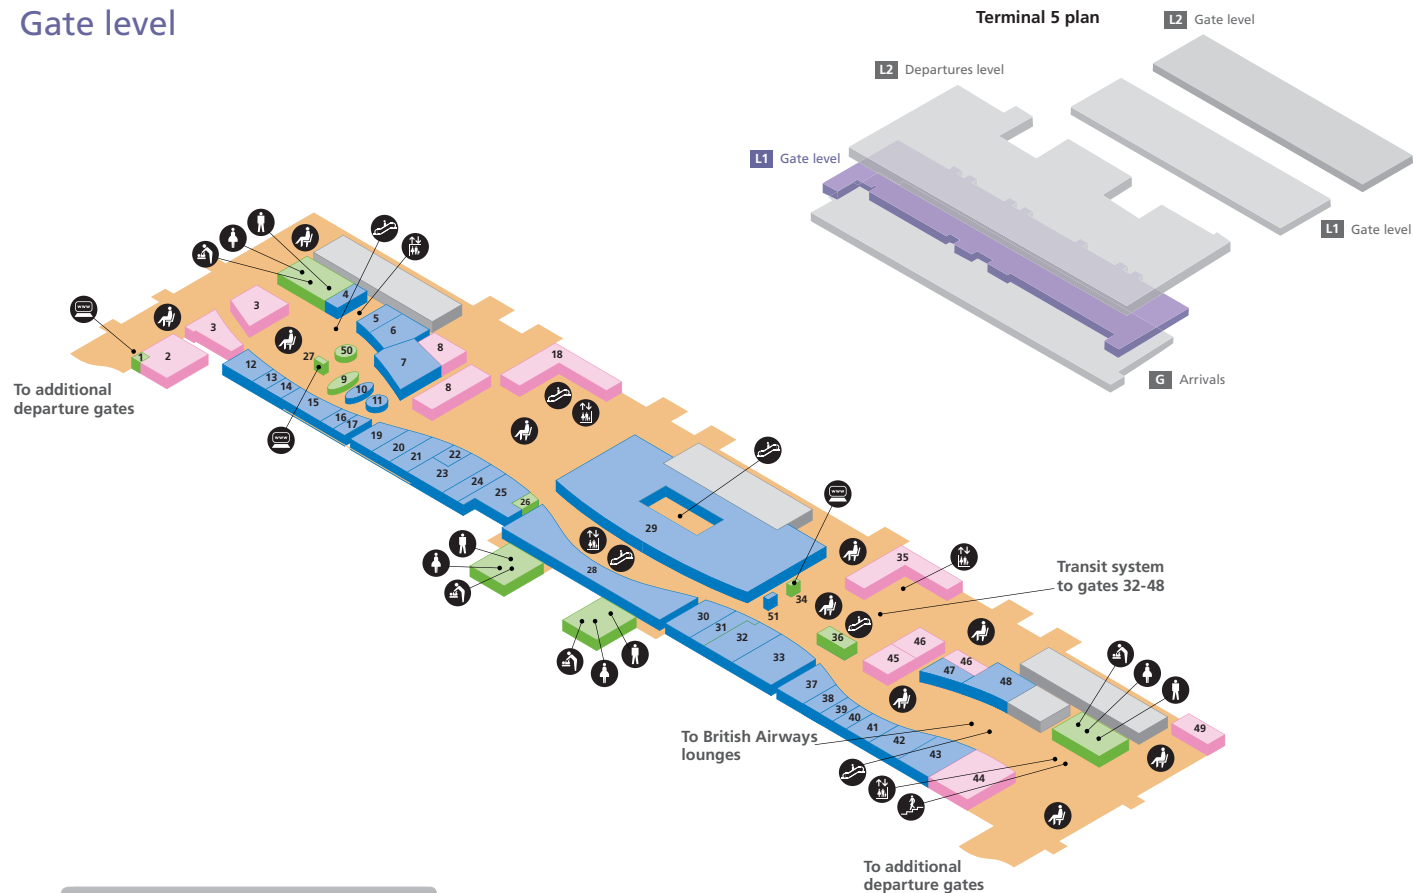

Terminal 5

Gate level

Shopping

Accessorize	5	Prada	33
Burberry	38	Ray-Ban	10
Bvlgari	39	Reiss	23
Caviar House & Prunier	47	Rolling Luggage	14
Chocolate Box	4	Smythson	40
Dior	31	Sunglass Hut	22
Glorious Britain	12	Ted Baker	20
Gucci	32	Thomas Pink	15
Harrods	42	Tie Rack	13
JD	19	Tiffany & Co.	37
Kurt Geiger	21	Vertu	51
Links of London	16	WHSmith	6 48
Mappin & Webb	30	WHSmith Books	24
Montblanc	11	World Duty Free	28
Mulberry	17	World Duty Free (inc. World of Whiskies & Cigar House)	29
Nokia	41	World Duty Free Express	7
Paul Smith 'Globe'	43		
Dixon Travel/Apple	25		

Services

Internet	1 27 34	Thomas Cook	26
Shoe shine	50	Travelex and ATM	9 36

Food and drink

Bagel Street	2	J D Wetherspoon - 'The Crown Rivers'	3
Caviar House Seafood Bar	45	Pret A Manger	8
EAT	35	Starbucks	18
Espresso	49	V Bar	44
ITSU	46		

Babycare	Passenger lounge/ Seating area	
Escalator	Steps	
Internet facility	Toilet men	
Lift	Toilet women	

Boingo Wi-Fi is present throughout the terminal

Navigation (page 3 of 6)

Heathrow Airport overview	1
Departures level	2
Gate level	3
Terminal 5B (Gates 32-48)	4
Terminal 5C (Gates 52-66)	5
Arrivals – onward travel (ground level)	6