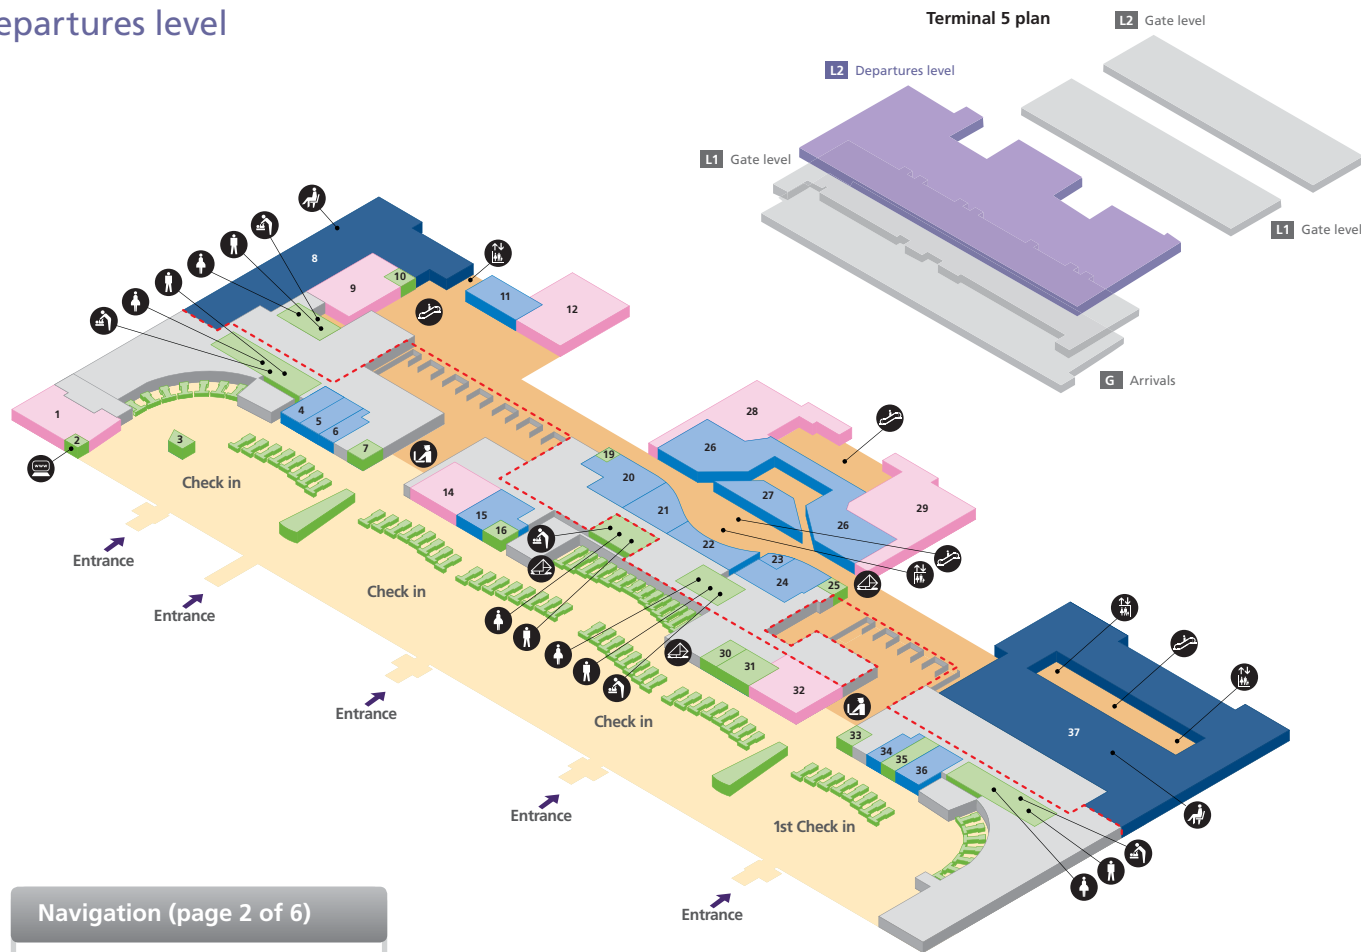

## Overview

### Navigation (page 1 of 6)

Heathrow Airport overview	1
Departures level	2
Gate level	3
Terminal 5B (Gates 32-48)	4
Terminal 5C (Gates 52-66)	5
Arrivals – onward travel (ground level)	6

# Terminal 5

## Departures level

Terminal 5 plan